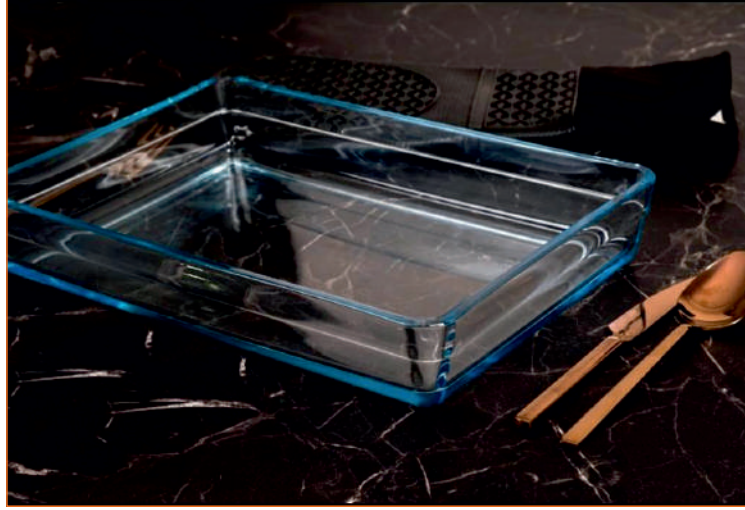

ovenware
NOAH EXCLUSIVE

Ürün Kodu / Code : 45324
Dikdörtgen Tepsi Büyük

Rectangular Baking Dish-Borosilicate
1 PCS SET
Size: 13.6" x 9.7" x 2"