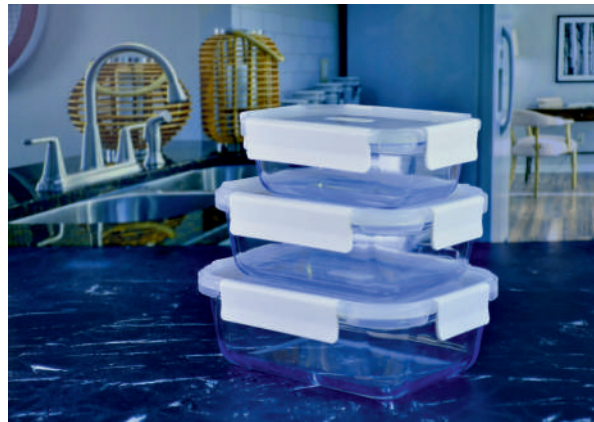

EXCLUSIVE

MULTIFUNCTIONAL Cooking - Heating - Storage

3 In 1 Glassware-ovenware

ovenware
NOAH EXCLUSIVE 9

glass storage container

- 1 adet 640 cc.
- 1 adet 1040 cc.
- 1 adet 1520 cc
- 1 pcs 21.6 oz
- 1 pcs 35.1 oz
- 1 pcs 51.3 oz